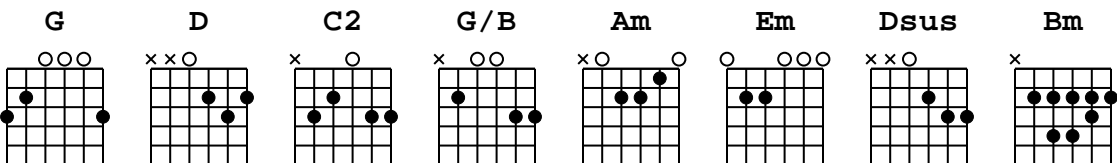

G

I affix my eyes on You Lord

C2 Dsus G

I align my ways with Yours

Em

I establish my thoughts

C2 Dsus G Dsus

Around Your perfect plan

G

I'm enlightened by Your wisdom

C2 Dsus G

I'm intrigued by Your love

Em

I embrace You wholly

C2 D

Lord You are to me

Chords Used

Everything (Page 2)

Robbie Cochran & David Poindexter

Bridge

Em

I can't deny Your beauty

Bm

And I can't deny Your love